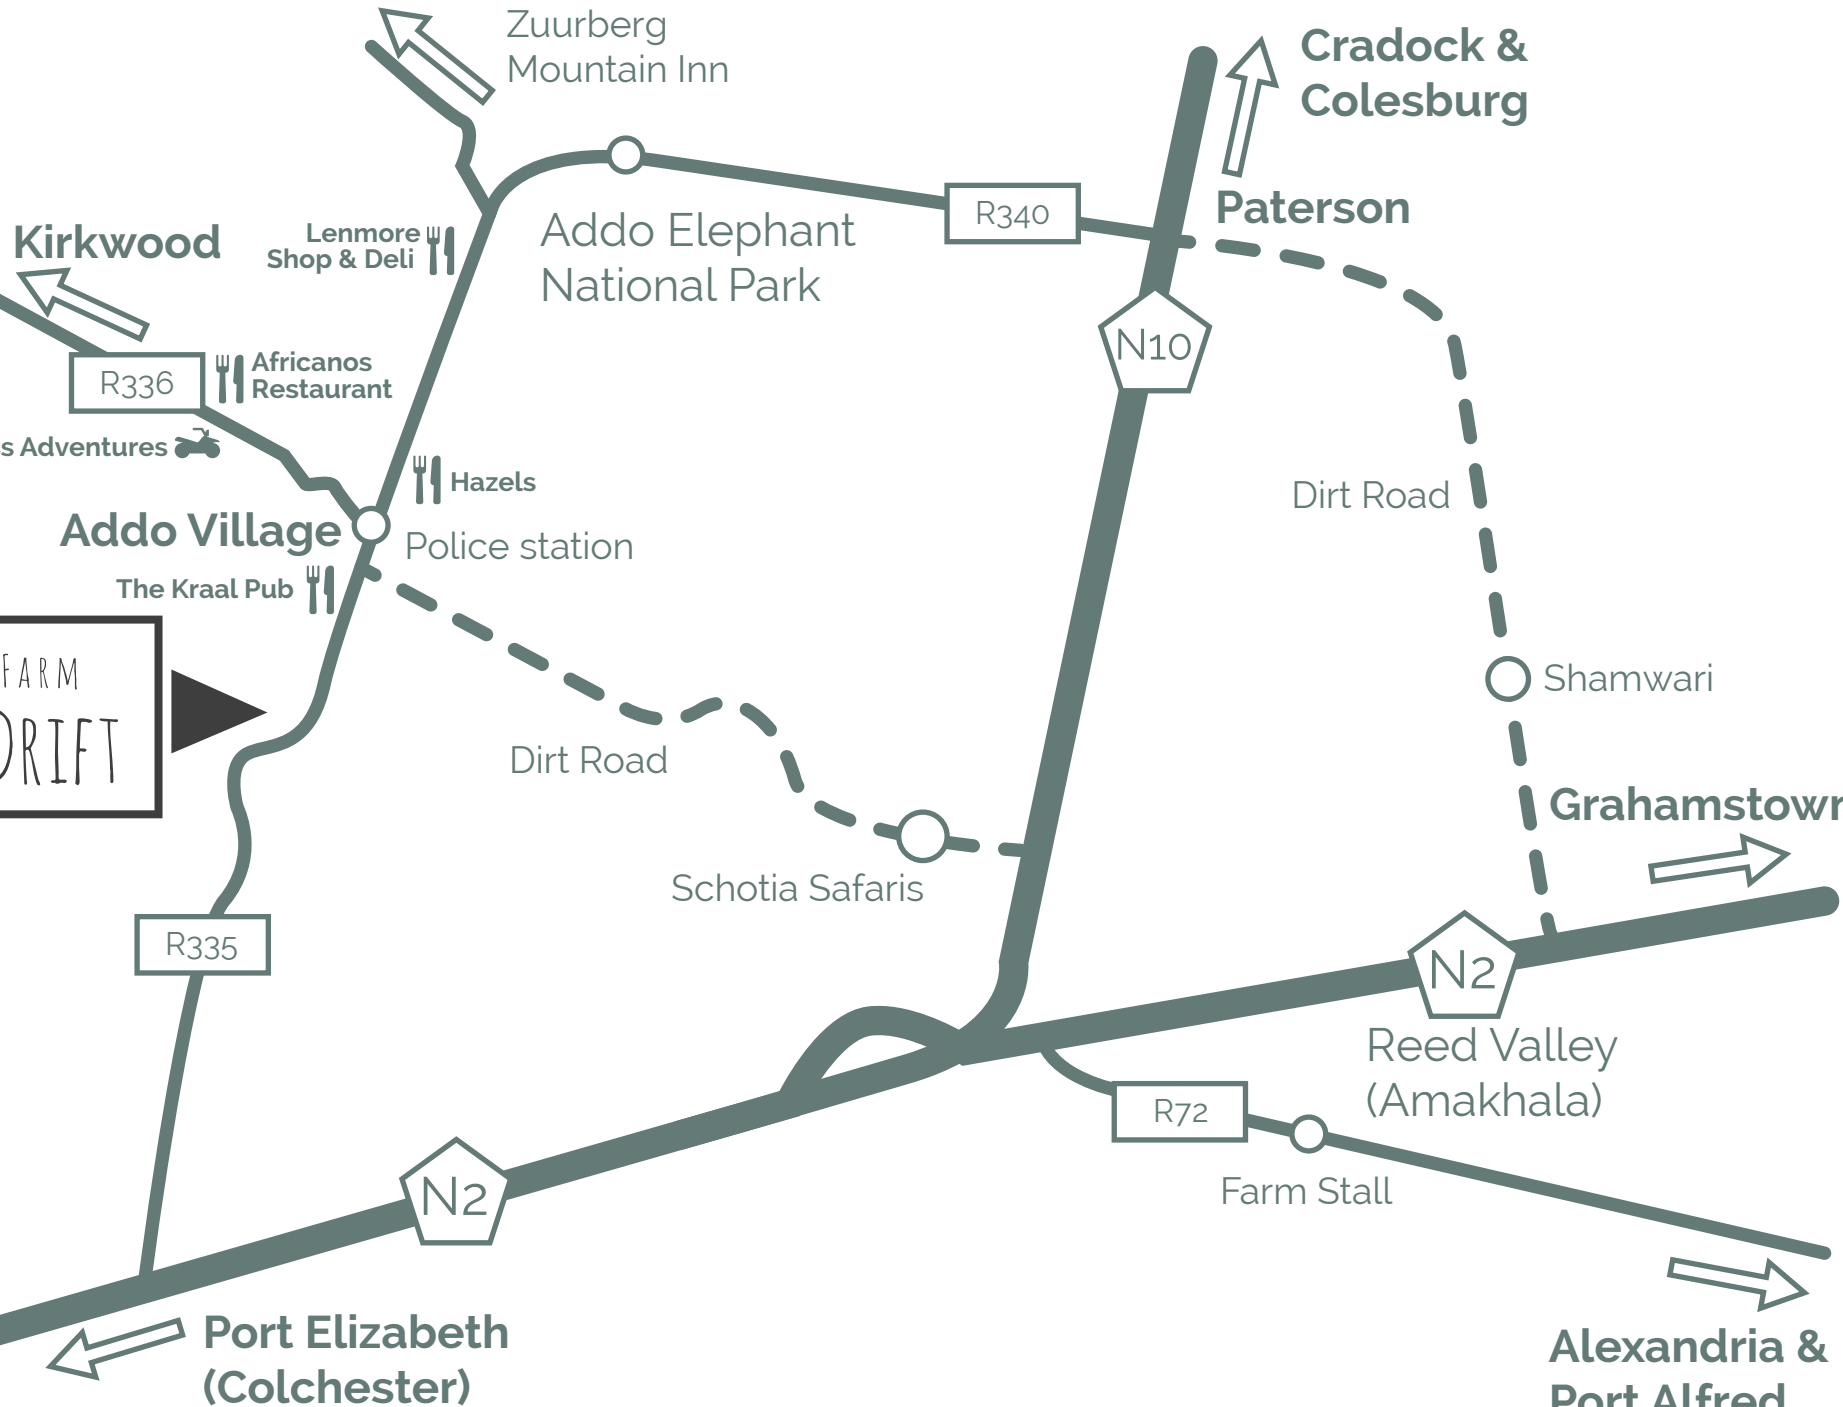

GUEST FARM  
DE OLD DRIFT

Daniels Cheetah Farm

Kirkwood

Lenmore Shop & Deli  
Africanos Restaurant

Addo Elephant National Park

R340

Paterson

Cradock & Colesburg

N10

Dirt Road

Crisscross Adventures

Addo Village

Hazels

Police station

The Kraal Pub

Shamwari

Dirt Road

Schotia Safaris

Grahamstown

R335

N2

Reed Valley (Amakhala)

R72

Farm Stall

Port Elizabeth (Colchester)

Alexandria & Port Alfred